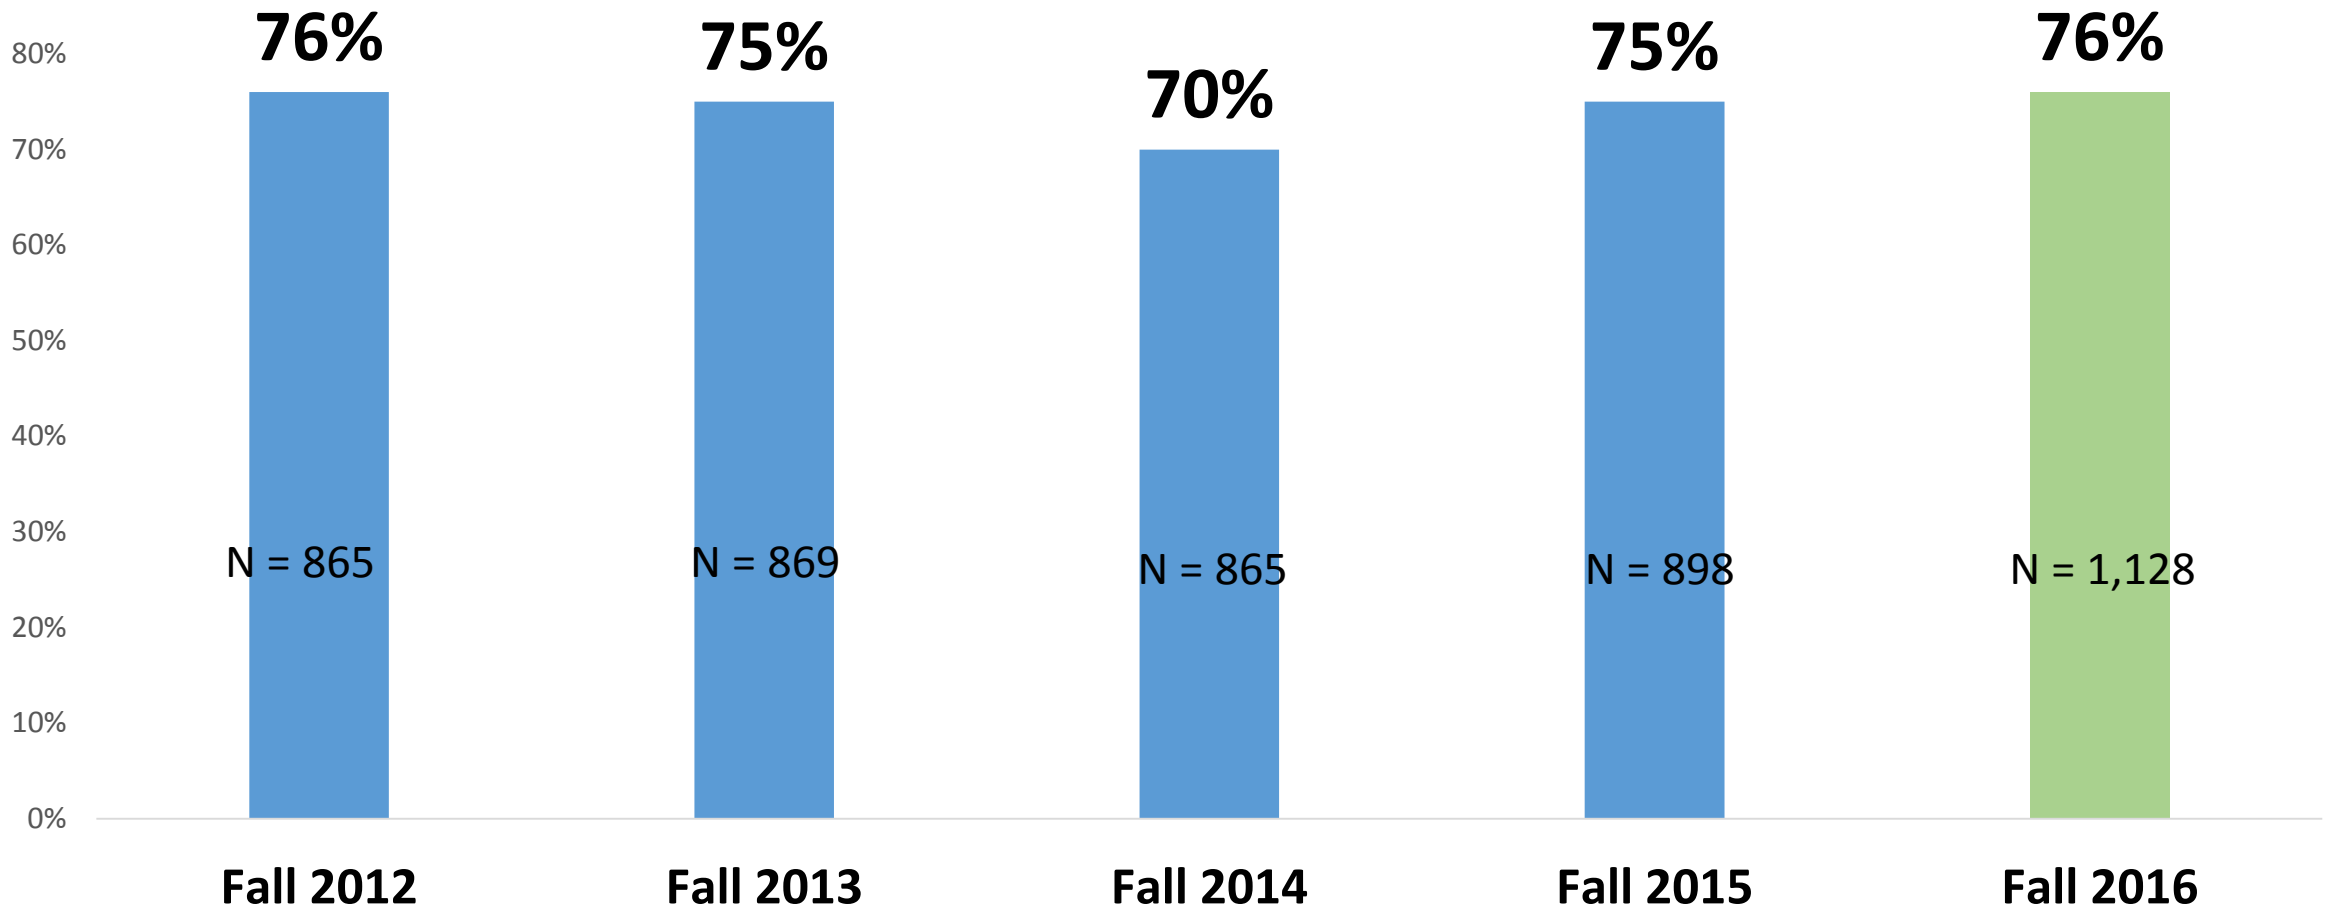

Las Positas College

Overall English 1A Success Rates

Fall 2012 Through Fall 2016