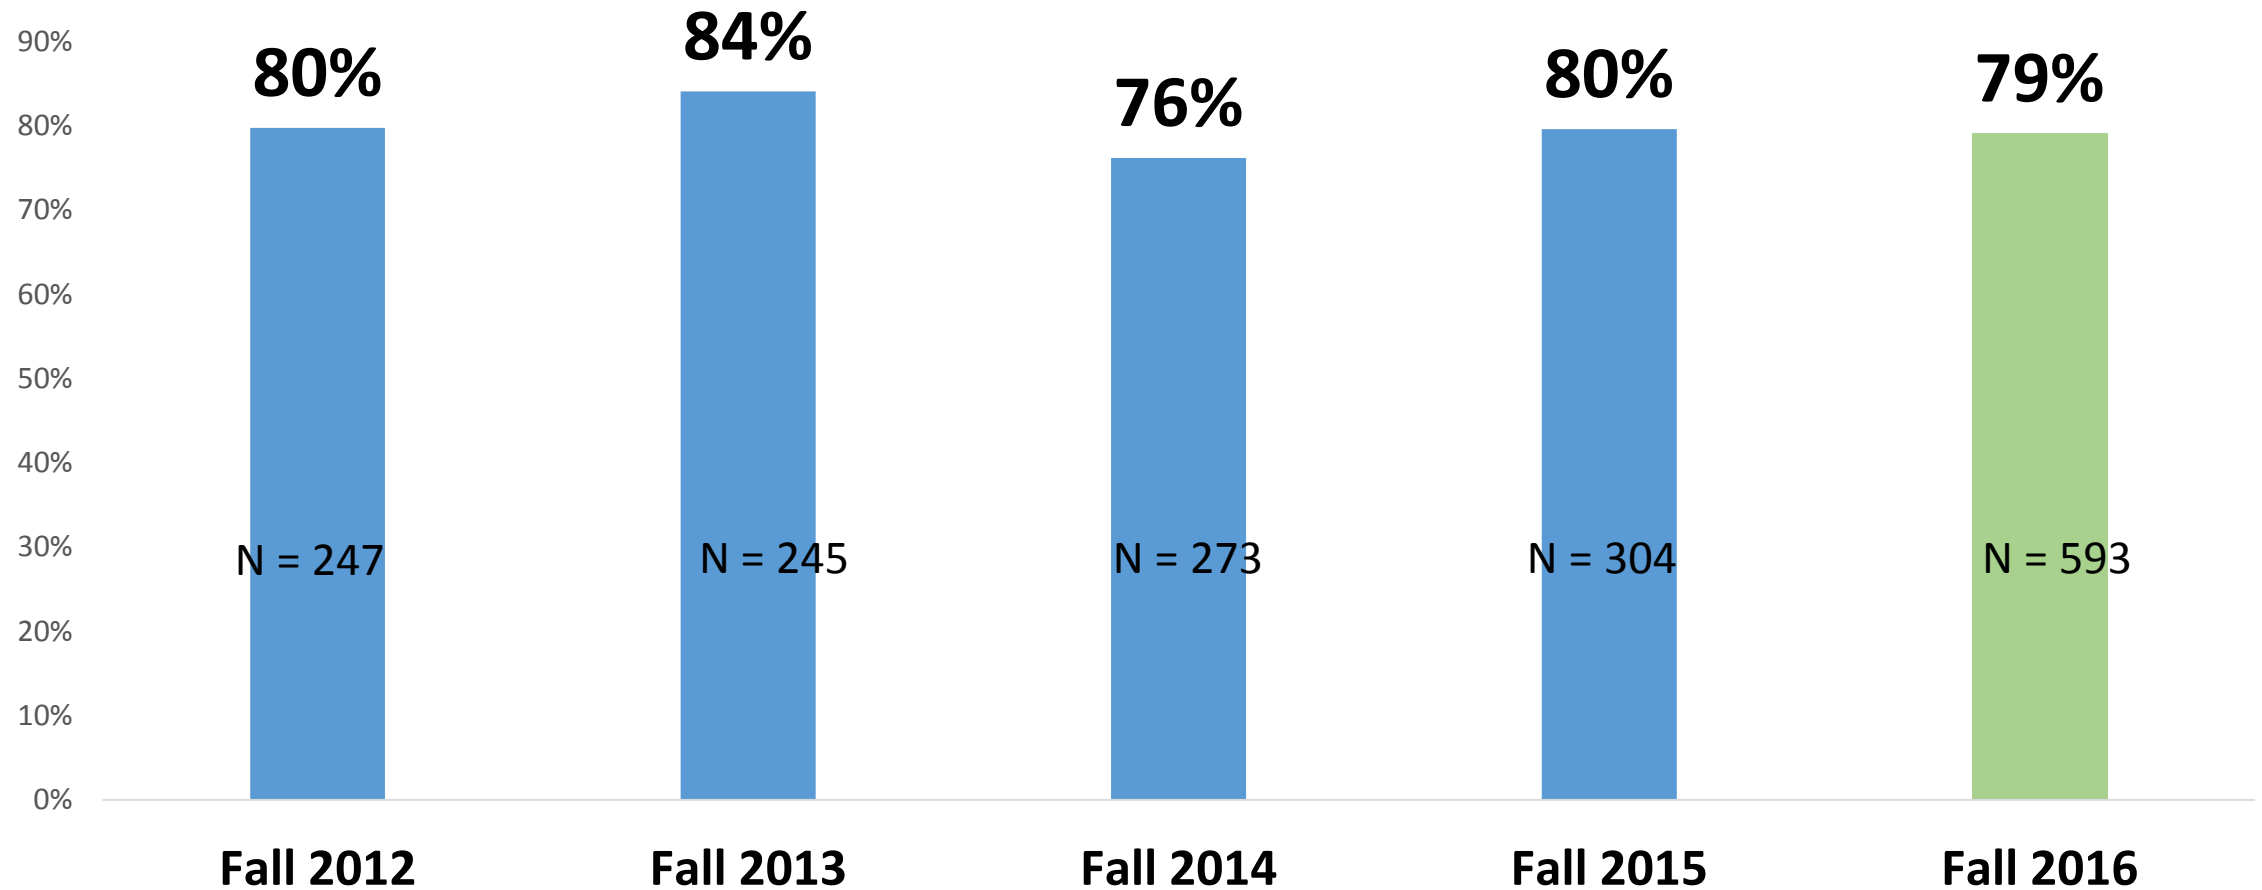

Las Positas College

Overall English 1A Success Rates

Fall 2012 Through Fall 2016

Las Positas College

English 1A Success Rates of Those Who Took the English Assessment Test Fall 2012 to Fall 2016

Las Positas College