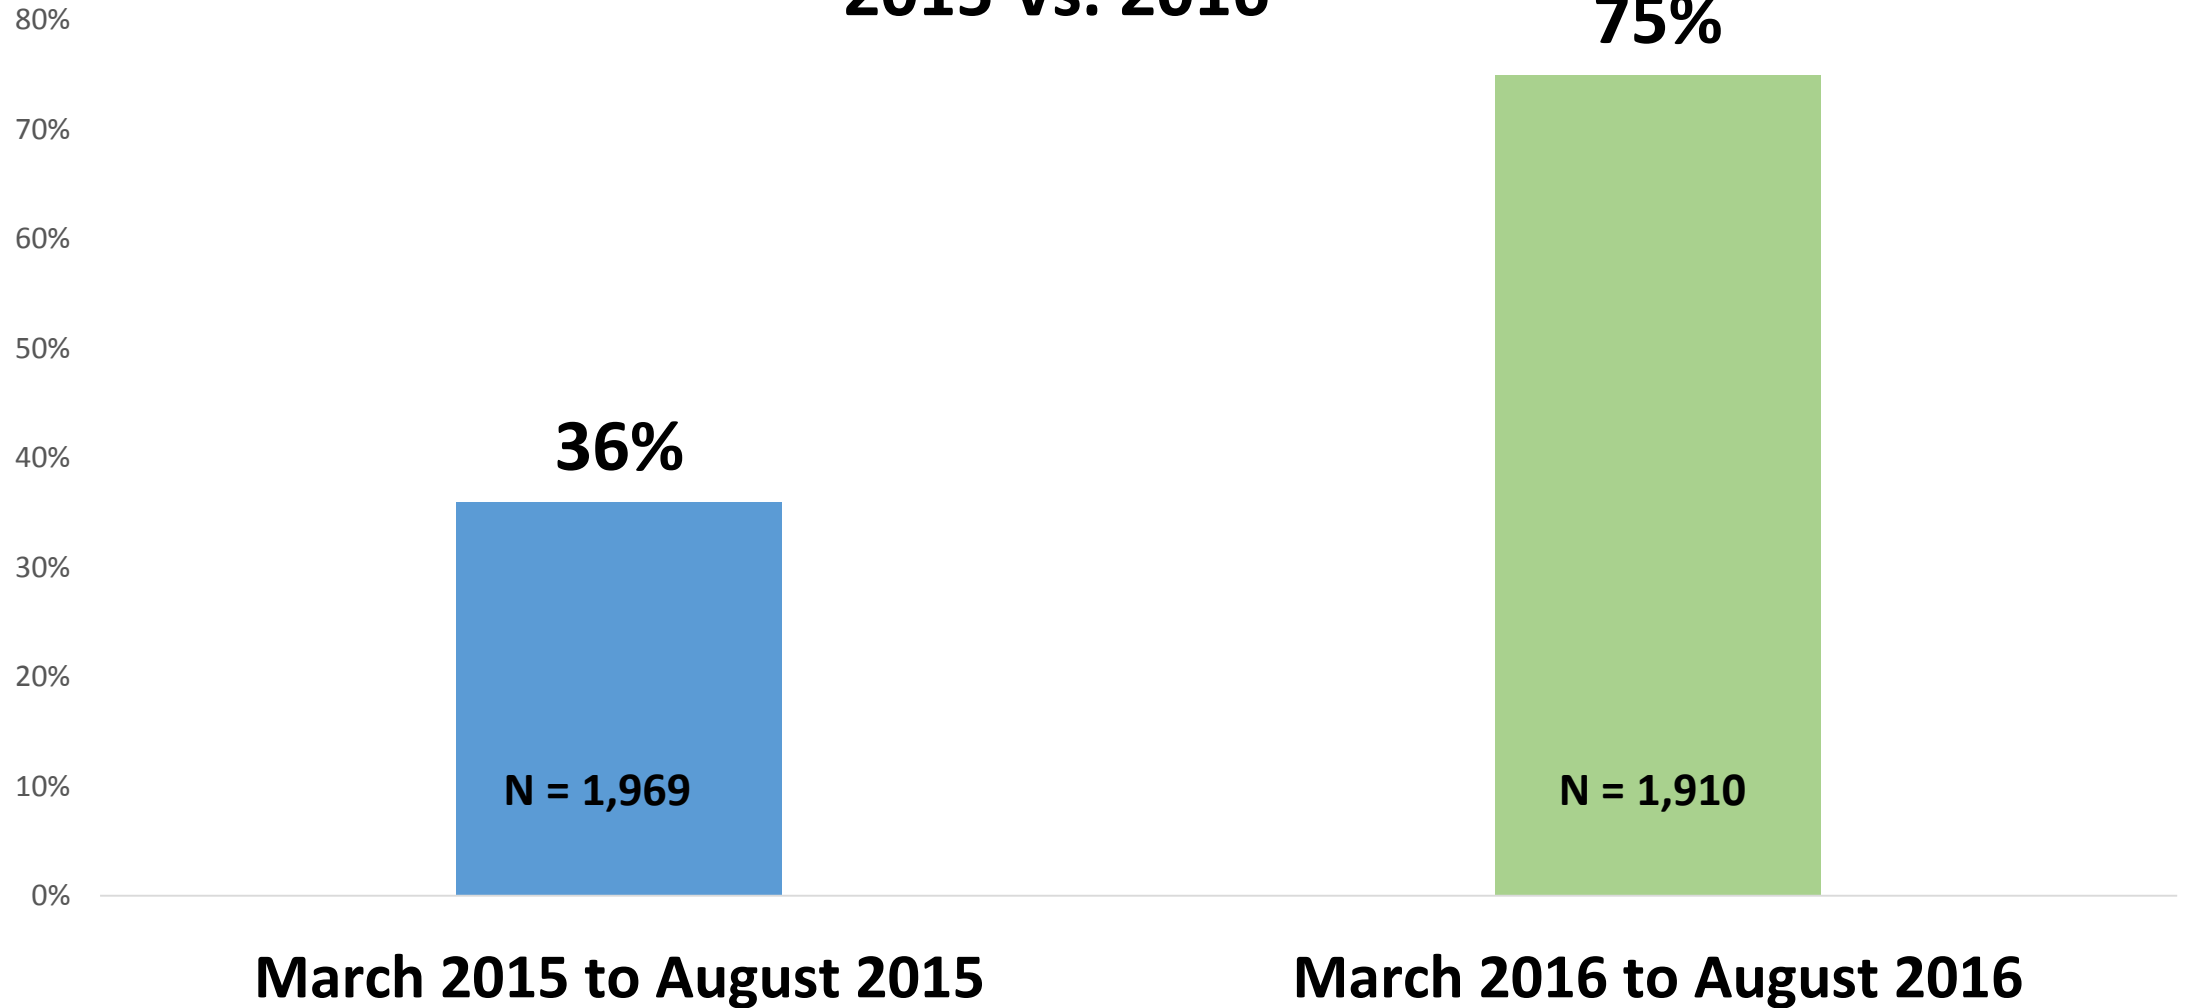

Impact of the New Multiple Measure Criterion (High school GPA) on English 1A Success Rates

Presented by Rajinder Samra, Director of Research and Planning

Las Positas College

February 10, 2017

Las Positas College
Assessed into English 1A (College-Level English)
2015 Vs. 2016