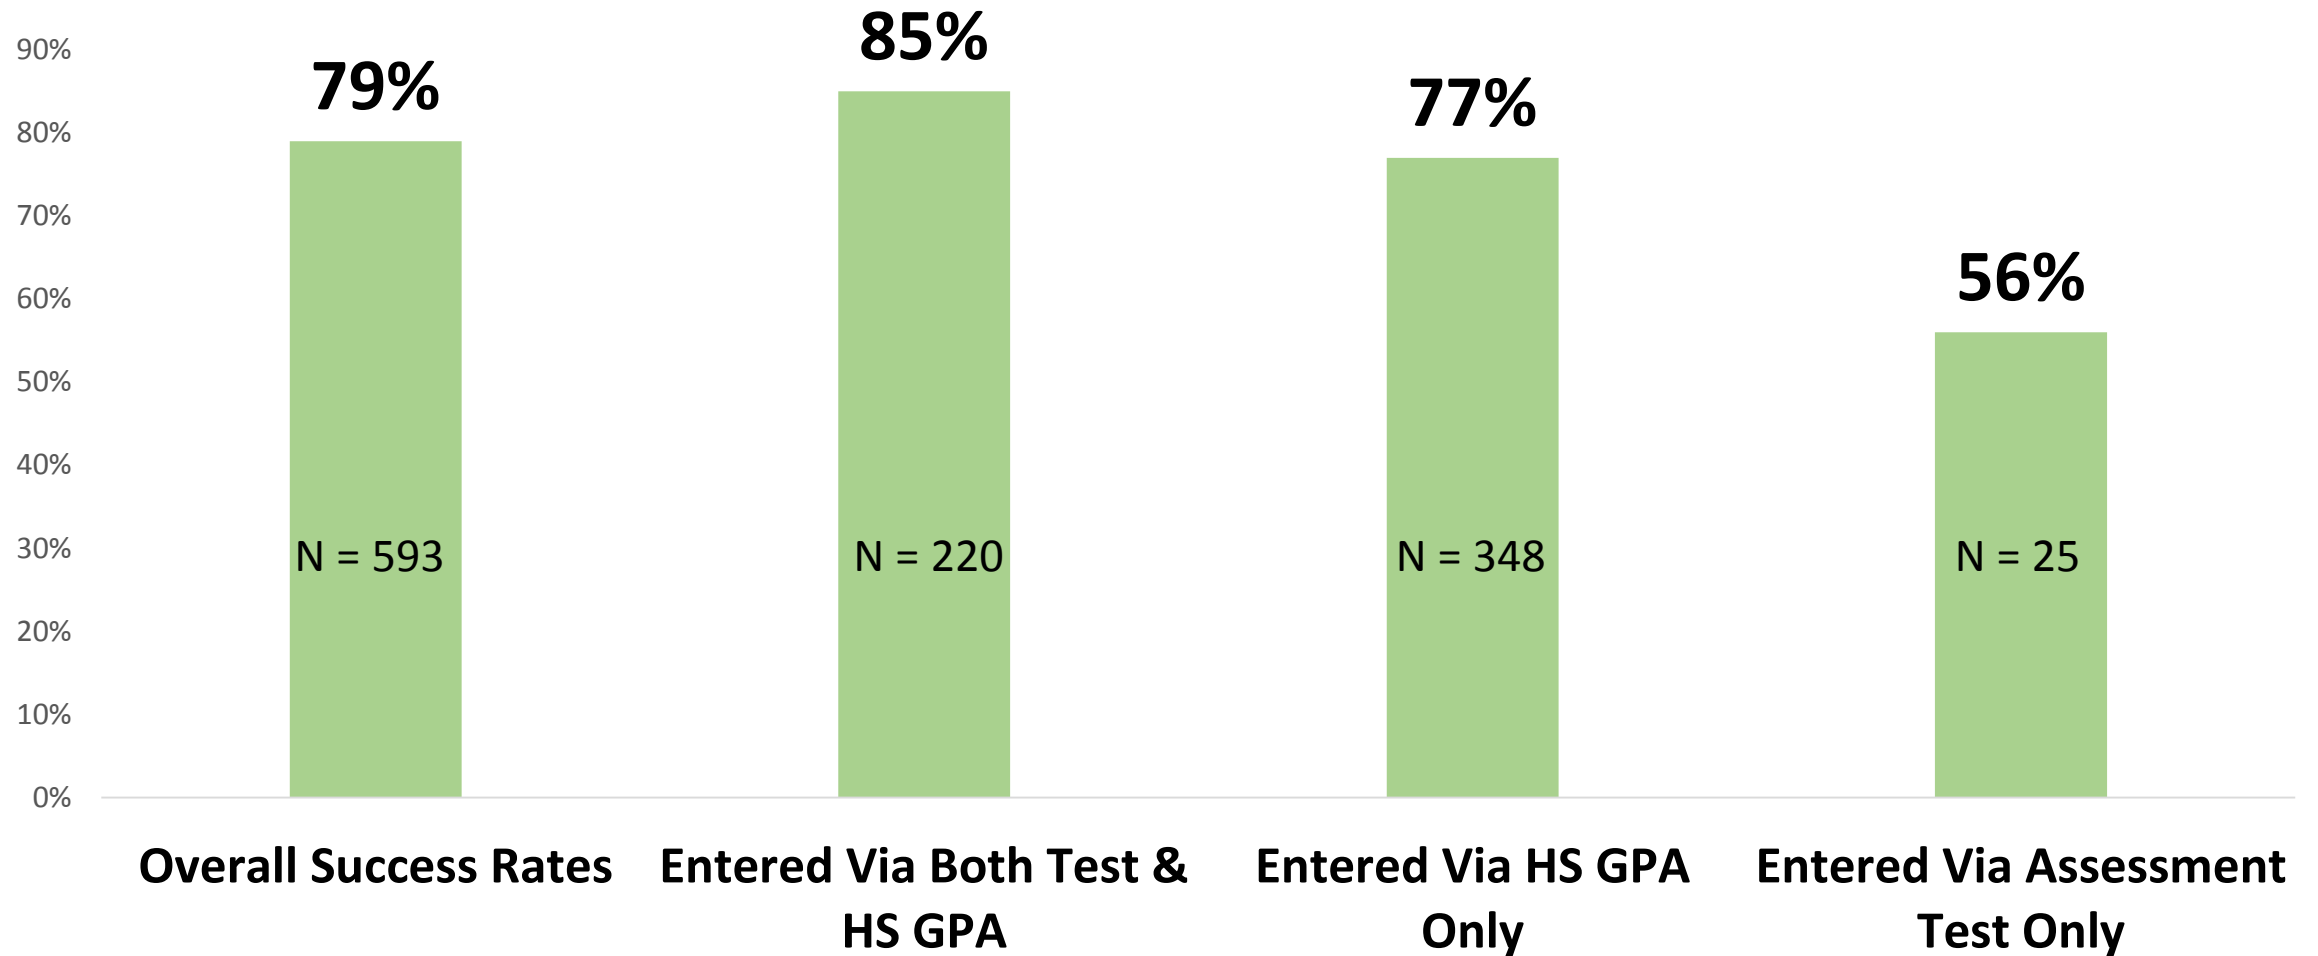

Las Positas College

English 1A Success Rates By Assessment Test Entry Method

Fall 2016