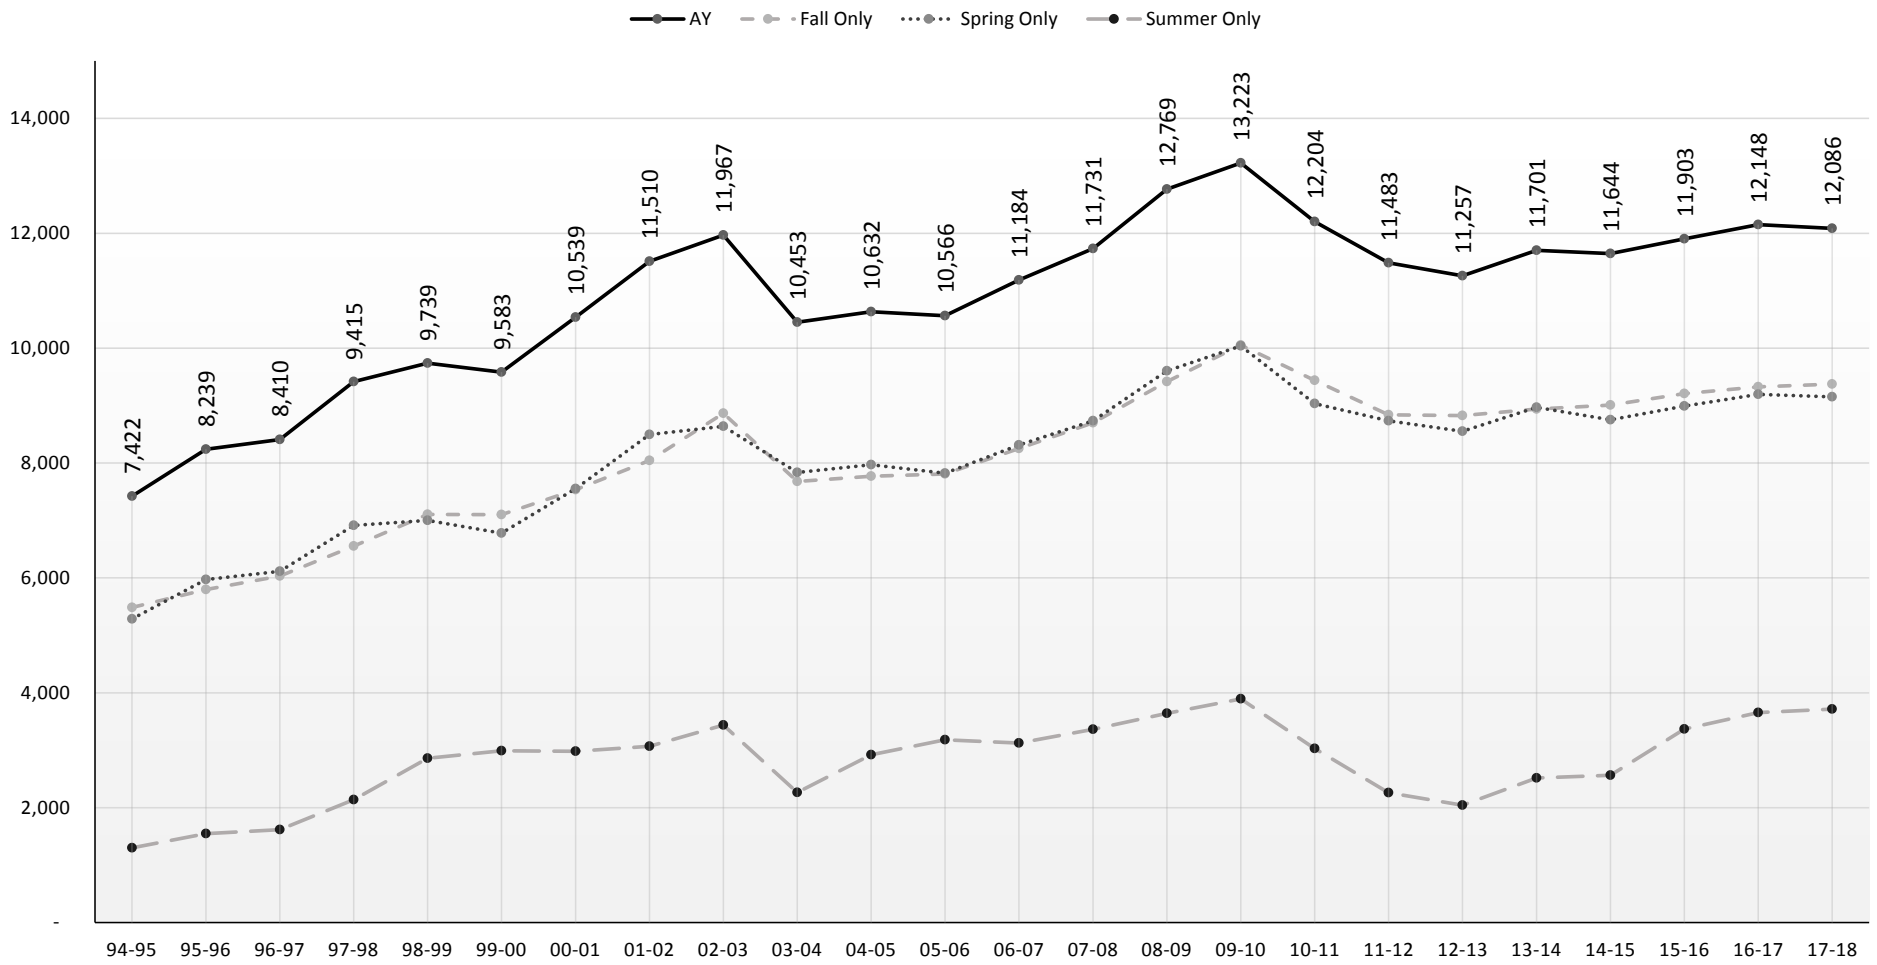

Las Positas College Unduplicated Student Headcount by Academic Year 1994-95 to 2017-18

	94-95	95-96	96-97	97-98	98-99	99-00	00-01	01-02	02-03	03-04	04-05	05-06	06-07	07-08	08-09	09-10	10-11	11-12	12-13	13-14	14-15	15-16	16-17	17-18
All Year	7,422	8,239	8,410	9,415	9,739	9,583	10,539	11,510	11,967	10,453	10,632	10,566	11,184	11,731	12,769	13,223	12,204	11,483	11,257	11,701	11,644	11,903	12,148	12,086
Fall Only	5,485	5,798	6,030	6,555	7,107	7,099	7,537	8,044	8,865	7,680	7,768	7,811	8,253	8,700	9,415	10,053	9,440	8,839	8,825	8,940	9,009	9,208	9,326	9,372
Spring Only	5,285	5,973	6,114	6,912	7,000	6,777	7,552	8,497	8,641	7,837	7,968	7,820	8,312	8,735	9,604	10,038	9,036	8,733	8,553	8,968	8,751	8,993	9,193	9,153
Summer Only	1,300	1,549	1,615	2,140	2,858	2,988	2,981	3,069	3,436	2,265	2,921	3,183	3,125	3,365	3,642	3,893	3,031	2,260	2,041	2,515	2,566	3,366	3,655	3,715