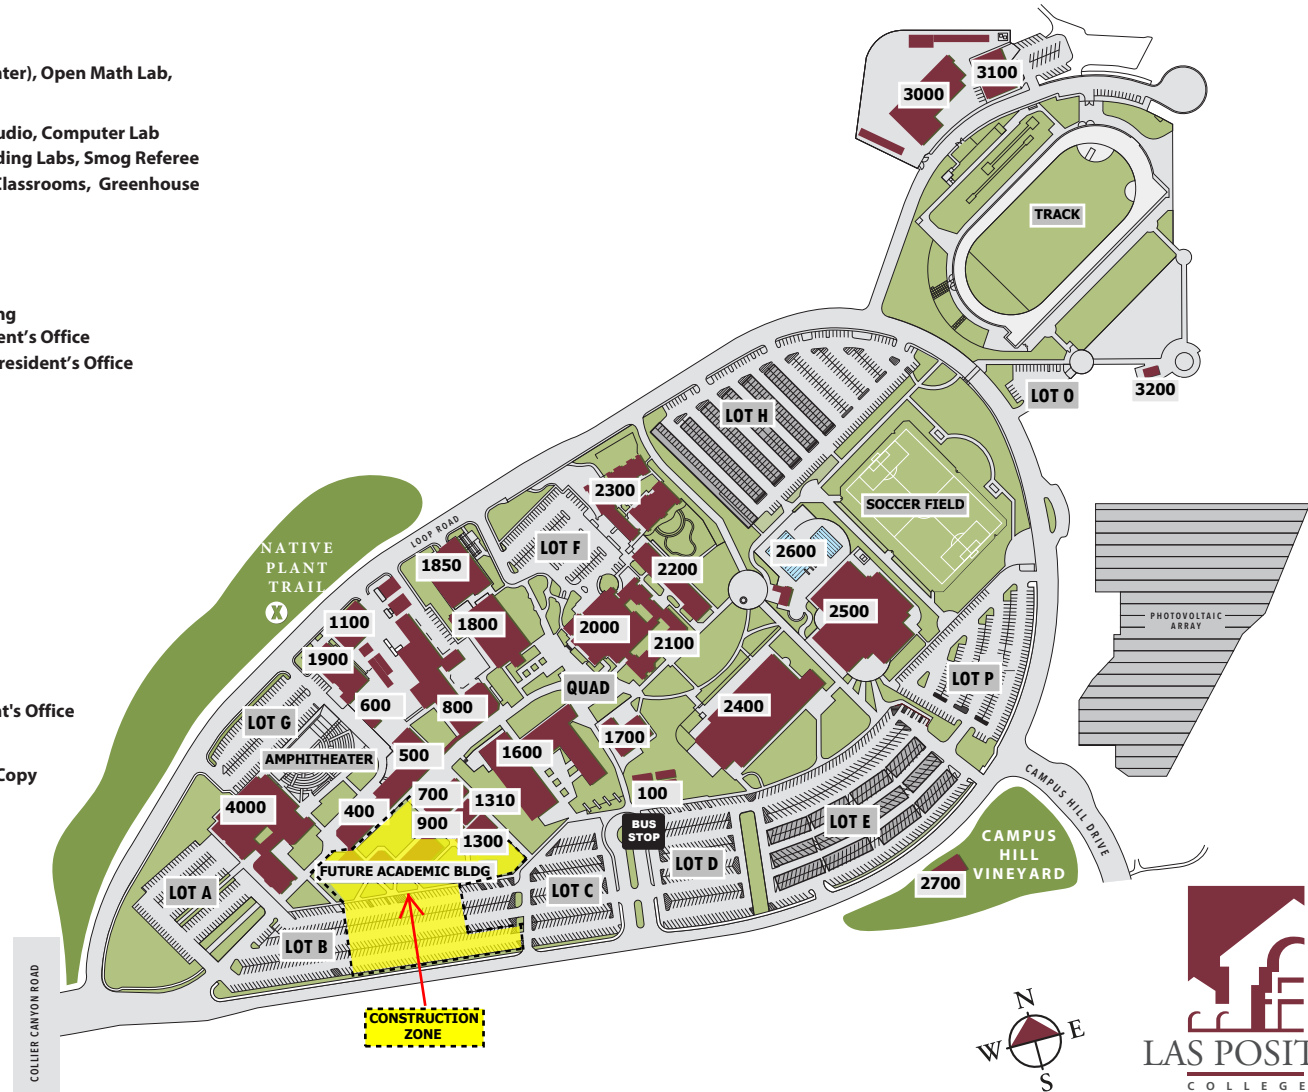

LAS POSITAS COLLEGE CAMPUS MAP

3000 Campus Hill Drive, Livermore, CA 94551 • www.laspositascollege.edu

KEY TO BUILDINGS

- 100 Classrooms
- 400 English Classrooms & Lab
- 500 Fine Arts
- 600 Classrooms, ILC (Integrated Learning Center), Open Math Lab, Service Technology Training
- 700 Visual Communications, Photography Studio, Computer Lab
- 800 Lecture Hall, Computer Labs, Auto & Welding Labs, Smog Referee Center, Horticulture Viticulture, Garden Classrooms, Greenhouse
- 900 Classroom
- 1100 Central Utility Plant
- 1300 Bookstore
- 1310 Veterans Resource Center
- 1600 Student Services & Administration Building
 - 1690 Academic Services, Vice President's Office
 - 1689 Administrative Services, Vice President's Office
 - 1670 Admissions & Records
 - 1642 Assessment Center
 - 1620 Cafeteria
 - 1604 Career/Transfer Center
 - 1663 Community Education
 - 1616 Counseling Center
 - 1615 DSPS High Tech Center
 - 1668 EOPS, CARE, CalWORKs
 - 1650 Financial Aid
 - 1658 International Student Program
 - 1672 Online Service Center
 - 1680 President's Office
 - 1643 Student Government
 - 1649 Student Services, Vice President's Office
 - 1643 Welcome Center
- 1700 Campus Safety, Student Health Center, Copy Center, Mail Room
- 1800 Science Technology Center 1
- 1850 Science Technology Center 2
- 1900 Information Technology Services (ITS)
- 2000 Library (Learning Resource Center)
- 2100 Faculty Offices
- 2200 Classrooms
- 2300 Child Development Center
- 2400 Multi-Disciplinary Education Building
 - 2401 Tutorial Center
 - 2420 Lecture Hall
- 2500 Physical Education Complex (Gym)
- 2600 Aquatic Center
- 2700 Campus Hill Vineyard
- 3000 Maintenance & Operations Building
- 3100 Maintenance & Operations Building
- 3200 Field House
- 4000 Mertes Center for the Arts
 - 4119 Main Theater
 - 4128 Black Box Theater

9/27/17